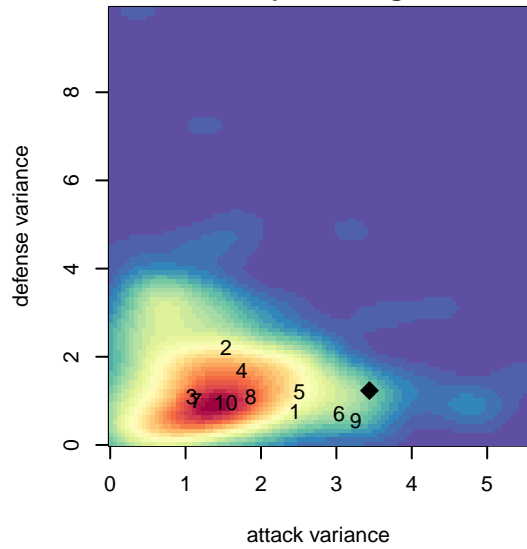

Tynecastle FC B96

Tynecastle FC
 Everett, WA
 B96 total strength=1862
 attack=54.77 defense=28.83
 fall league = PSPL Premier U19
 notes= International

alt names used:
 Tynecastle FC Tynecastle B96
 Tynecastle FC B96

Venues played:
 2014 US Club Regionals U17
 2014 NWCL U18
 2014 REDAPT Cup HS Gold U19
 2014 Starfire Labor Day Cup U19
 2014 PSPL Premier U19
 2014 WA Cup U18/19 Gold/Silver U19

Tynecastle FC B96
 Dots are actual minus expected GF (blue circles) and GA (red triangles).
 Blue line is smoothed change in attack strength. Red is smoothed change in defense strength.

**attack and defense variance (black dot)
relative to other teams
and top 10 in region**

**attack and defense rating
relative to others at age
and all opponents in last 13 months**

Performance relative to 13 month average