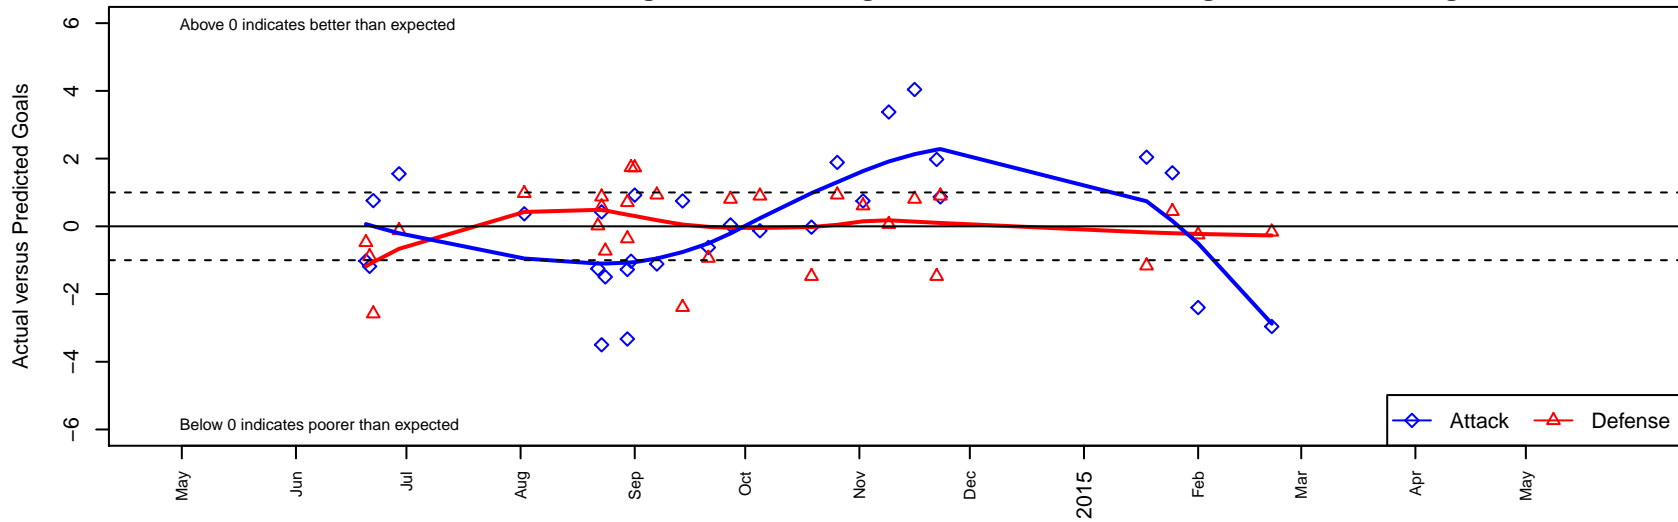

Tynecastle FC B96

Tynecastle FC
 Everett, WA
 B96 total strength=1862
 attack=54.77 defense=28.83
 fall league = PSPL Premier U19
 notes= International

alt names used:
 Tynecastle FC Tynecastle B96
 Tynecastle FC B96

Venues played:
 2014 US Club Regionals U17
 2014 NWCL U18
 2014 REDAPT Cup HS Gold U19
 2014 Starfire Labor Day Cup U19
 2014 PSPL Premier U19
 2014 WA Cup U18/19 Gold/Silver U19

Tynecastle FC B96
 Dots are actual minus expected GF (blue circles) and GA (red triangles).
 Blue line is smoothed change in attack strength. Red is smoothed change in defense strength.

**attack and defense variance (black dot)
relative to other teams
and top 10 in region**

**attack and defense rating
relative to others at age
and all opponents in last 13 months**

Performance relative to 13 month average