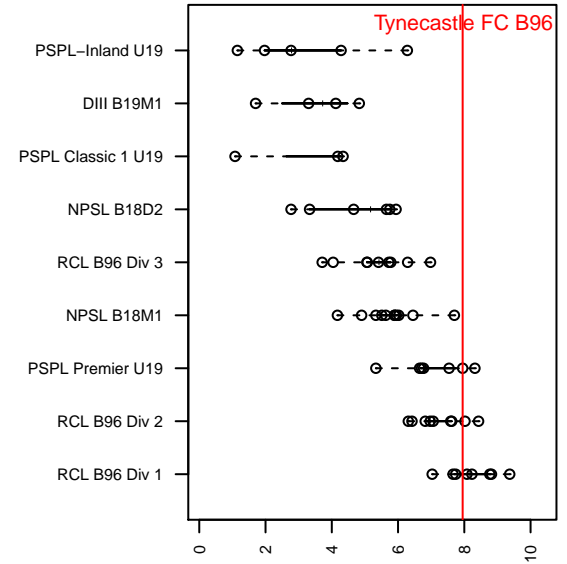

Tynecastle FC B96

Tynecastle FC
 Everett, WA
 B96 total strength=1862
 attack=54.77 defense=28.83
 fall league = PSPL Premier U19
 notes= International

alt names used:
 Tynecastle FC Tynecastle B96
 Tynecastle FC B96

Venues played:
 2014 US Club Regionals U17
 2014 NWCL U18
 2014 REDAPT Cup HS Gold U19
 2014 Starfire Labor Day Cup U19
 2014 PSPL Premier U19
 2014 WA Cup U18/19 Gold/Silver U19

Tynecastle FC B96
 Dots are actual minus expected GF (blue circles) and GA (red triangles).
 Blue line is smoothed change in attack strength. Red is smoothed change in defense strength.

**attack and defense variance (black dot)
relative to other teams
and top 10 in region**

**attack and defense rating
relative to others at age
and all opponents in last 13 months**

Performance relative to 13 month average