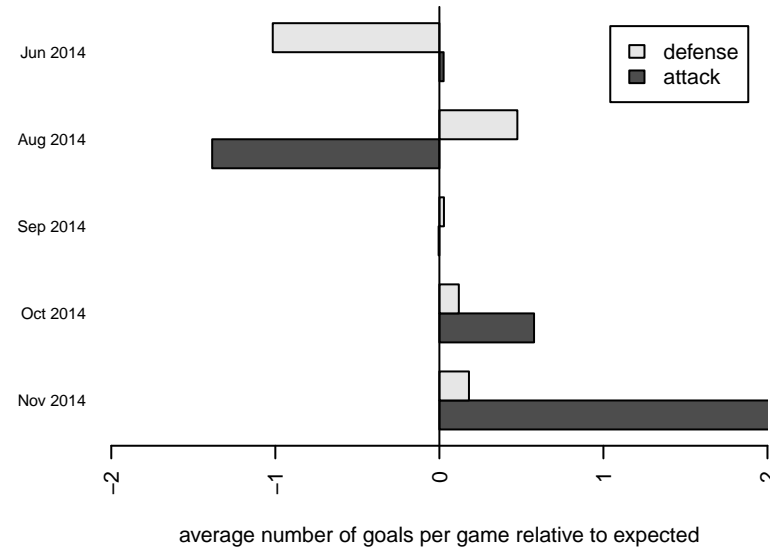

Performance relative to 13 month average