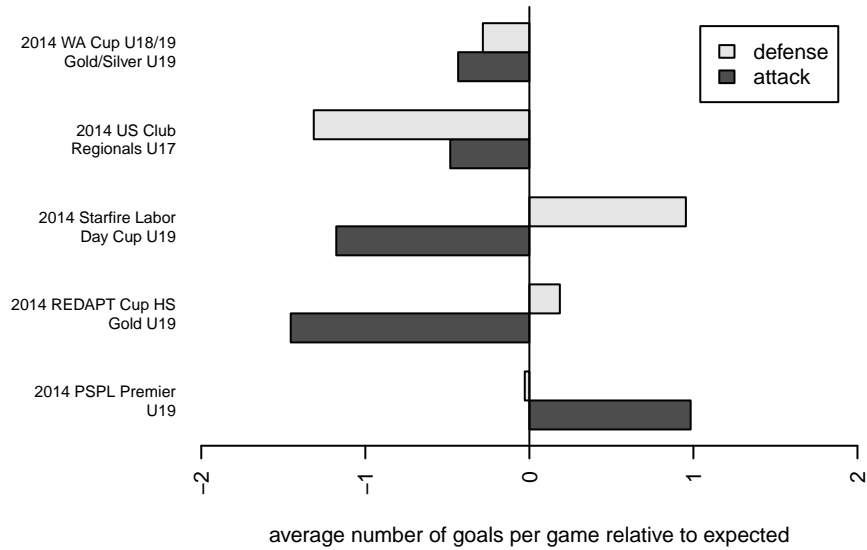

Tynecastle FC B96

Tynecastle FC
 Everett, WA
 B96 total strength=1862
 attack=54.77 defense=28.83
 fall league = PSPL Premier U19
 notes= International

alt names used:
 Tynecastle FC Tynecastle B96
 Tynecastle FC B96

Venues played:
 2014 US Club Regionals U17
 2014 NWCL U18
 2014 REDAPT Cup HS Gold U19
 2014 Starfire Labor Day Cup U19
 2014 PSPL Premier U19
 2014 WA Cup U18/19 Gold/Silver U19

Tynecastle FC B96
 Dots are actual minus expected GF (blue circles) and GA (red triangles).
 Blue line is smoothed change in attack strength. Red is smoothed change in defense strength.

**attack and defense variance (black dot)
relative to other teams
and top 10 in region**

**attack and defense rating
relative to others at age
and all opponents in last 13 months**

Performance relative to 13 month average