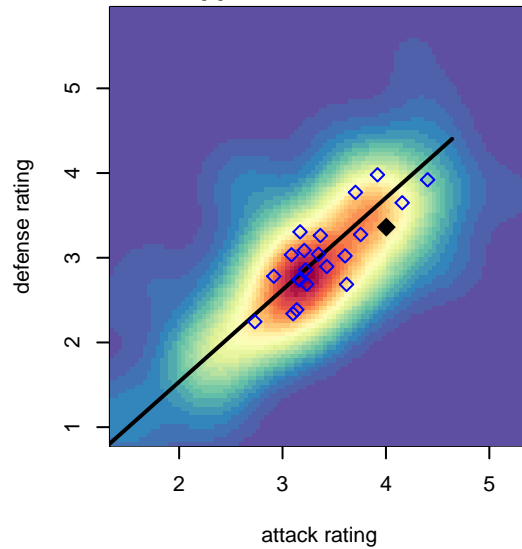

Venues played:
 2014 US Club Regionals U17
 2014 NWCL U18
 2014 REDAPT Cup HS Gold U19
 2014 Starfire Labor Day Cup U19
 2014 PSPL Premier U19
 2014 WA Cup U18/19 Gold/Silver U19

Tynecastle FC B96
 Dots are actual minus expected GF (blue circles) and GA (red triangles).
 Blue line is smoothed change in attack strength. Red is smoothed change in defense strength.

**attack and defense variance (black dot)
relative to other teams
and top 10 in region**

**attack and defense rating
relative to others at age
and all opponents in last 13 months**

Performance relative to 13 month average